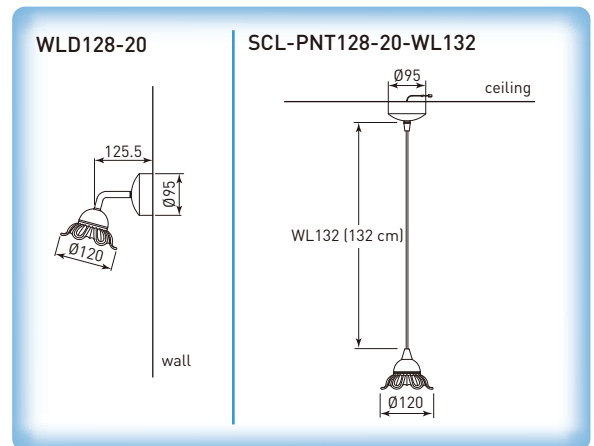

WLD128-20NB-BLU

SCL-PNT128-20NB-WL132-RED

Uno RGB LED Wall & Pendant Light WLD128-20 & SCL-PNT128-20

- With canopy in polished chrome
- High power R/G/B by XP-E
- With LD700.1 LED driver

Illustration	Article Code	Model	Light color	Flux (lm)	Efficacy (lm/watt)
	1 LED	Uno RGB LED Wall Light WLD128-20 • Wall mounting			
	08.070137.241	WLD128-20NB-RED	red / 1.7W	86	53
	08.070137.261	WLD128-20NB-GRN	green / 2.7W	131	50
	08.070137.271	WLD128-20NB-BLU	blue / 2.4W	62	27
	1 LED	Uno RGB LED Pendant Light PNT128-20-WL132 • Surface mounting, wire length (WL) 1,320mm			
	08.346020.241	SCL-PNT128-20NB-WL132-RED	red / 1.7W	86	53
	08.346020.261	SCL-PNT128-20NB-WL132-GRN	green / 2.7W	131	50
	08.346020.271	SCL-PNT128-20NB-WL132-BLU	blue / 2.4W	62	27